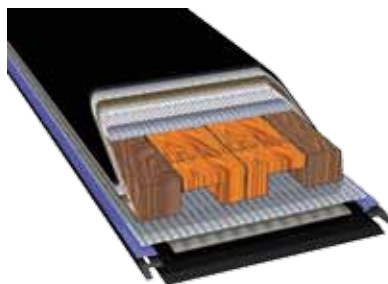

## STELVIO76 COD. 13165

Stelvio76 è lo sci da scialpinismo ideale per chi apprezza camminare sia vicino alle piste che in percorsi impegnativi d'alta montagna. Ha l'anima costruita con tecnologia Liwood Air e 14 strati che garantiscono leggerezza e grande affidabilità. Control progressive flex, hiconnect e no shock active vibration control per una sciata sicura e precisa. Versione con flex 7.0 per sciatori più pesanti o che cercano uno sci più sostenuto soprattutto nella zona posteriore all'attacco.

*Stelvio76 is the ideal touring ski for those who like to climb alongside the piste as well as take on more challenging high-mountain routes. The core is made with Liwood air and 14-layer technologies guaranteeing excellent reliability and low weight. Control progressive flex, hiconnect and no shock active vibration control for safe, precise turns. The version with flex 7.0 is for heavier skiers or for those looking for greater support especially in the back half of the ski.*

# 14

LAYER CONTROL

Construction: Cap Quadriaxial  
 Protection Sheet: PA strong protection  
 Core: Hard wood-Light wood  
 Central plate support: Biaxial Fiberglass  
 Edge: steel 52hrc  
 Torsion reinforcements: Carbon-Glass  
 Cap Reinforcement: glass-basalt  
 Base: Sintered yellow base  
 Finishing: Edge Radial -Tuning 89°  
 Base Finishing: microstructured

SIZE	150 cm	157 cm	164 cm	171 cm	178 cm
WEIGHT	955 g.	1000 g.	1045 g.	1090 g.	1130 g.
SIDECUT	108/79/94	108/79/94	108/78/94	108/76/94	108/76/94
RADIUS	18.40	20.50	21.70	22.00	24.10
SURFACE	1308 cm <sup>2</sup>	1369 cm <sup>2</sup>	1420 cm <sup>2</sup>	1461 cm <sup>2</sup>	1519 cm <sup>2</sup>
TORSION	Carbon-Glass	Carbon-Glass	Carbon-Glass	Carbon-Glass	Carbon-Glass
EAN CODE	8059830631085	8059830631092	8059830631108	8059830631115	8059830631122