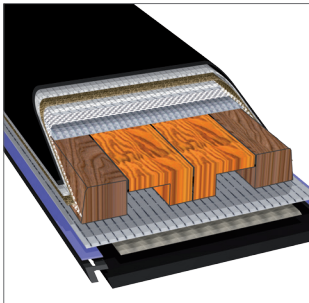

14
LAYER
CONTROL

STELVIO 85

SKITRAB

LIWOOD AIR

171 cm

1200 gr
118/85/104
21.10
1616cm²
Carbon-Glass

YEARS WARRANTY

MADE IN BORMIO
SINCE 1946

SKITRAB.COM

14 LAYER CONTROL

STELVIO 85 - COD. 13167

Stelvio85 is a multipurpose ski suitable for all conditions, ideal for those looking for an easily manoeuvrable ski to use in all types of snow, whatever the gradient. The core is made with Liwood air and 14-layer technologies guaranteeing excellent reliability and low weight. Control progressive flex, hiconnect and no shock active vibration control for safe, precise turns. The version with flex 70 is for those looking for greater support between the centre and the tail.