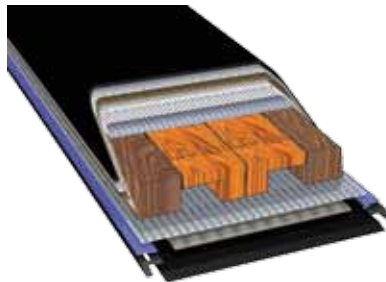

STELVIO85 COD. 13167

Stelvio85 è uno sci polivalente e che si adatta a tutte le condizioni. Ideale per chi cerca uno sci maneggevole su tutte le nevi e pendii. Ha l'anima costruita con tecnologia Liwood Air e 14 strati che garantiscono leggerezza e grande affidabilità. Control progressive flex, hiconnect e no shock active vibration control per una sciata sicura e precisa. Versione con flex70 per chi cerca uno sci più sostenuto in zona centrocodà.

Stelvio85 is a multipurpose ski suitable for all conditions, ideal for those looking for an easily manoeuvrable ski to use in all types of snow, whatever the gradient. The core is made with Liwood air and 14-layer technologies guaranteeing excellent reliability and low weight. Control progressive flex, hiconnect and no shock active vibration control for safe, precise turns. The version with flex 70 is for those looking for greater support between the centre and the tail.

14
LAYER
CONTROL

Construction: Cap Quadriaxial
 Protection Sheet: PA strong protection
 Core: Hard wood-Light wood
 Central plate support: Biaxial Fiberglass
 Edge: steel 52hrc
 Torsion reinforcements: Carbon-Glass
 Cap Reinforcement: glass-basalt
 Base: Sintered Black base
 Finishing: Edge Radial -Tuning 89°
 Base Finishing: microstructured

SIZE	150 cm	157 cm	164 cm	171 cm	178 cm
WEIGHT	1050 g.	1100 g.	1150 g.	1200 g.	1250 g.
SIDECUT	118/88/104	118/88/104	118/87/104	118/85/104	118/85/104
RADIUS	17.50	19.50	20.80	21.10	23.10
SURFACE	1444 cm ²	1511 cm ²	1569 cm ²	1616 cm ²	1682 cm ²
TORSION	Carbon-Glass	Carbon-Glass	Carbon-Glass	Carbon-Glass	Carbon-Glass
EAN CODE	8059830631313	8059830631184	8059830631191	8059830631207	8059830631214