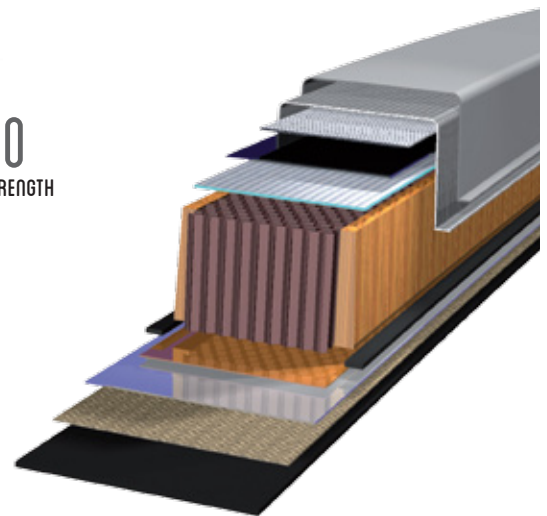

GARA AERO SKATING R5

COD. 12171W PLUS - COD. 12171C COLD - COD. 12171P PURE

Sci SKATING da gara molto scorrevole e stabile. Struttura QUADRIAXIAL AERO TECH, ponte avanzato, bilanciatura arretrata, molto maneggevole con buona tenuta di linea e massima scorrevolezza.

Racing SKATING skis with excellent glide performance and high stability. QUADRIAXIAL AERO TECH structure, extended camber, backward balance, utmost manoeuvrability with a good direction control and maximum glide performance.

QUADRIAXIAL AERO TECH
CARBON REINFORCEMENTS
END PROTECTION
GRAPHITE RACING BASE
RACING FINISHING
TWO GROOVES

GARA AERO SKATING R5

SIZE	HARDNESS	SIDECUT R5 COLD	SIDECUT R5 WARM	SIDECUT R5 PURE	WEIGHT
172cm	medium				950 gr
179 cm	hard	40.5	40.5	40.5	size 186 cm
186 cm		44.5	44.5	44.5	
192 cm		42.5	42.5	42.5	