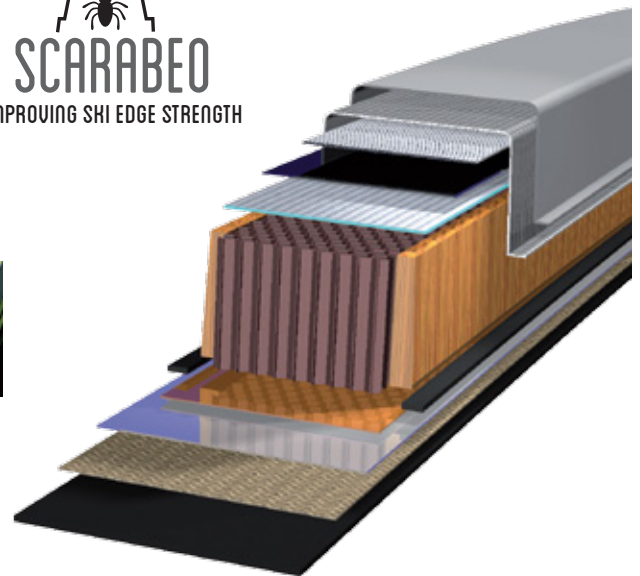

DUO SKINS
NO WAX - SKIN TECHNOLOGY

QUADRIAXIAL AERO TECH
CARBON REINFORCEMENTS
END PROTECTION
GRAPHITE RACING BASE
RACING FINISHING

GARA AERO DUO SKIN

SIZE	HARDNESS	SIDECUT	RACE BASE/SKIN	WEIGHT
184 cm	soft	41,0	PLUS RACING BASE	1020 gr
191 cm	medium	44,5	DUO SKIN 38 cm	size 198 cm
198 cm	hard	44,5		
205 cm