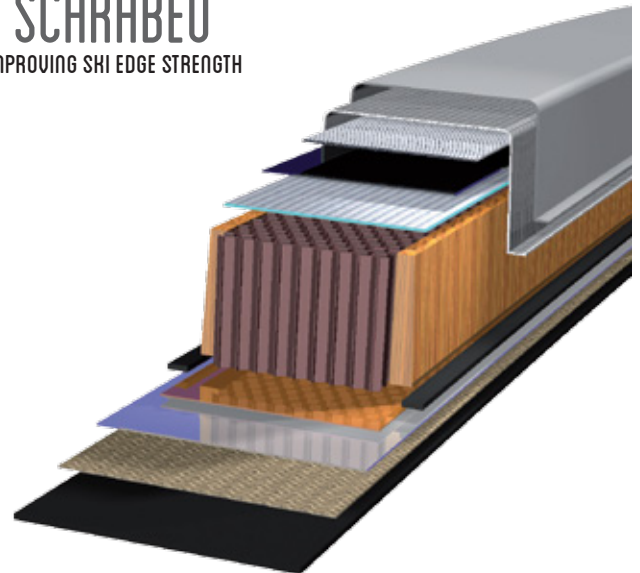

GARA AERO CLASSIC PR4

COD. 12174W4 PLUS - COD. 12174C4 COLD

Sci Classic da gara molto scorrevole e maneggevole. Sci ideale per i giovani atleti. Struttura Quadriaxial Aero Tech con anima in aramide. Profilo ponte PR4

Racing CLASSIC skis with excellent glide performance and utmost manoeuvrability. Ideal for young athletes. QUADRIAXIAL AERO TECH structure with aramid core and PR4 camber.

- QUADRIAXIAL AERO TECH
- CARBON REINFORCEMENTS
- END PROTECTION
- GRAPHITE RACING BASE
- RACING FINISHING

GARA AERO CLASSIC PR4 RACE BASE

SIZE	HARDNESS	SIDECUT PR8	PLUS-PR4 COLD-PR4	WEIGHT
177 cm	soft	41,0		920 gr
184 cm	medium	44,5		size 191 cm
191 cm	hard	44,5		