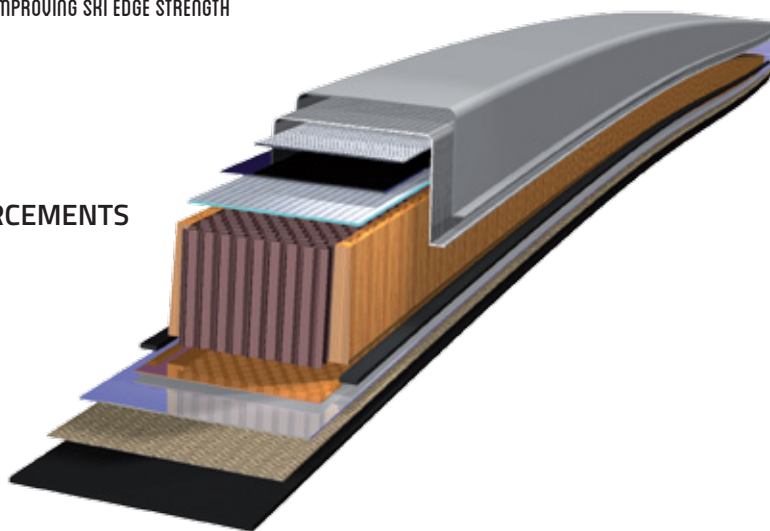

GARA AERO JUNIOR SKATE

COD. 12176C BASE COLD - 12176W BASE PLUS

Sci da skating per giovani atleti. Sci con struttura AERO TECH con rinforzi in carbonio molto scorrevole e stabile. Soletta gara e finitura racing

SKATING skis, specifically designed for young athletes. AERO TECH structure with carbon reinforcements, excellent glide performance and high stability. Racing base with race finishing.

- AERO TECH
- CARBON FIBERGLASS REINFORCEMENTS
- END PROTECTION
- RACING BASE
- RACING FINISHING
- TWO GROOVES

GARA COMP JUNIOR SKATE

SIZE	HARDNESS	SIDECUT	BASE	WEIGHT
145 cm	soft	41.5	race PLUS	860 gr
155 cm	medium	44.2	race COLD	size 165 cm
165 cm	hard	42.0		
172 cm				