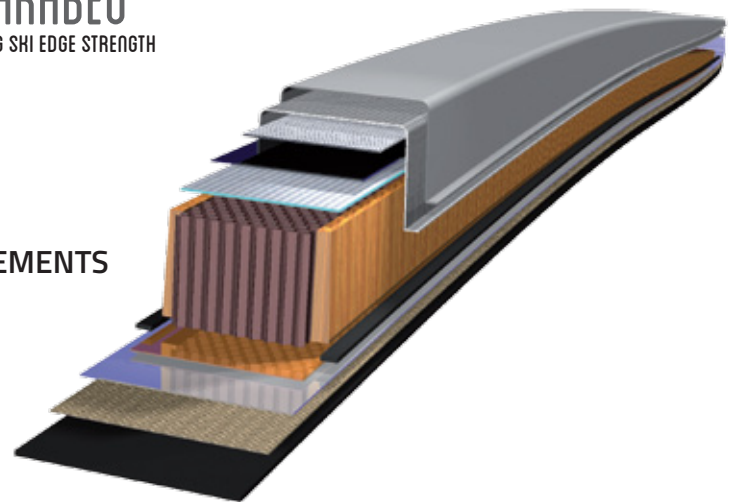

GARA AERO JUNIOR CLASSIC

COD. 12177C BASE COLD - 12177W BASE WARM

Sci da gara classic da sciolare per giovani atleti. Struttura Aero Tech in legno leggero e fibra di carbonio. Profilo del ponte corto e plastico per un'ottima tenuta e scorrevolezza. Soletta race con finitura da gara.

Waxable racing CLASSIC skis, specifically designed for young athletes. Aramid and carbon fiber Aero Tech structure. Flexible short camber for an excellent grip and glide. Racing base with race finishing.

- LIWOOD TECH
- CARBON-FIBERGLASS REINFORCEMENTS
- END PROTECTION
- RACING BASE
- RACE FINISHING

GARA AERO CLASSIC JUNIOR

SIZE	HARDNESS	SIDECUT	BASE	WEIGHT
150 cm	soft	41.0	race PLUS	850 gr
160 cm	medium	44.5	race COLD	size 170 cm
170 cm	hard	44.5		
177 cm				