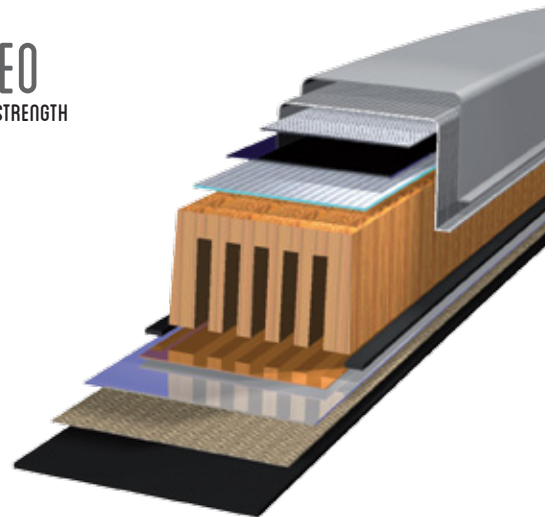

GARA COMP JUNIOR SKATE

COD. 12178

Sci da skating per giovani atleti. Sci con struttura LIWOOD TECH con rinforzi in carbonio molto scorrevole e stabile. Soletta gara e finitura racing

SKATING skis, specifically designed for young athletes. LIWOOD TECH structure with carbon reinforcements, excellent glide performance and high stability. Racing base with race finishing.

- LIWOOD TECH
- CARBON FIBERGLASS REINFORCEMENTS
- END PROTECTION
- RACING BASE
- RACING FINISHING
- TWO GROOVES

GARA COMP JUNIOR SKATE

SIZE	HARDNESS	SIDECUT	BASE	WEIGHT
145 cm	soft	40.5	race PLUS	860 gr
155 cm	medium	44.2		size 165 cm
165 cm	hard	42.0		
172 cm				