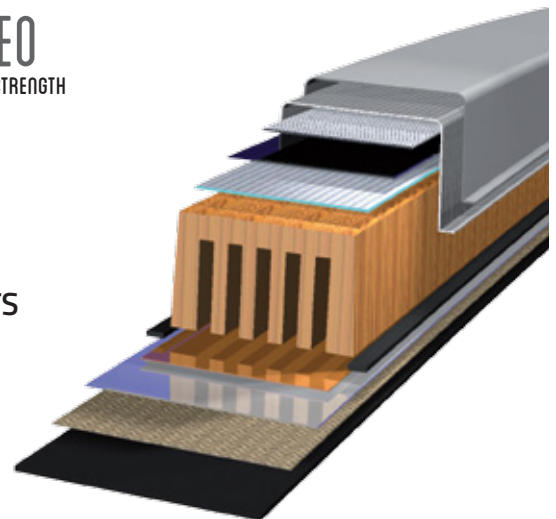

GARA COMP JUNIOR CLASSIC

COD. 12179

Sci da gara classic da sciolare per giovani atleti. Struttura Cap LiWood Tech in legno leggero e fibra di carbonio. Profilo del ponte corto e plastico per un'ottima tenuta e scorrevolezza. Soletta race con finitura da gara

Waxable racing CLASSIC skis, specifically designed for young athletes. Light wood and carbon fiber Cap LiWood Tech structure. Flexible short camber for an excellent grip and glide. Racing base with race finishing.

- LIWOOD TECH
- CARBON-FIBERGLASS REINFORCEMENTS
- END PROTECTION
- RACING BASE
- RACE FINISHING

GARA COMP CLASSIC JUNIOR

SIZE	HARDNESS	SIDECUT	BASE	WEIGHT
150 cm	soft	41.0	race PLUS	850 gr
160 cm	medium	44.5		size 170 cm
170 cm	hard	44.5		
177 cm				
184 cm				