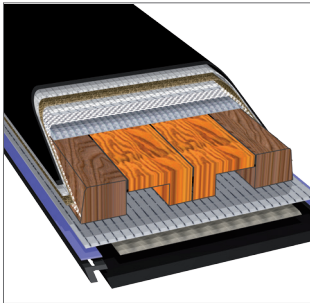

SKITRAB

LIWOOD AIR

171 cm

1090 gr
108/76/94
22.00

1461cm²
Carbon-Glass

YEARS WARRANTY

MADE IN BORMIO
SINCE 1946

SKITRAB.COM

STELVIO 76 - COD. 13165

14 LAYER CONTROL

Stelvio76 is the ideal touring ski for those who like to climb alongside the piste as well as take on more challenging high-mountain routes. The core is made with Liwood air and 14-layer technologies guaranteeing excellent reliability and low weight. Control progressive flex, hiconnect and no shock active vibration control for safe, precise turns. The version with flex 7.0 is for heavier skiers or for those looking for greater support especially in the back half of the ski.