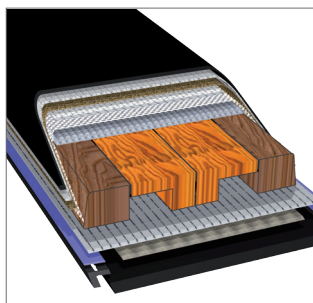

YEARS WARRANTY

3

MADE IN BORMIO
SINCE 1946

SKITRAB.COM

GAVIA 76 - COD. 13166

14 LAYER CONTROL

Gavia76 is the ideal touring ski for those who like to climb alongside the piste as well as take on more challenging high-mountain routes. The core is made with Liwood air and 14-layer technologies guaranteeing excellent reliability and low weight. Control progressive flex, hiconnect and no shock active vibration control for safe, precise turns. The version with flex 6.0 is for lighter skiers or for those looking for softer skis especially in the back half of the ski.