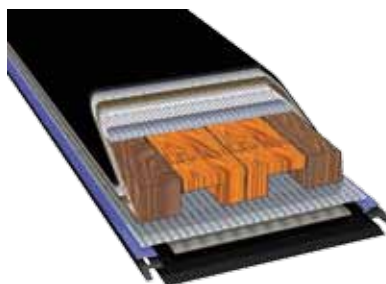

ORTLES COD. 13169

Ortles è la versione più performante della linea Adventure. È perfetto per sciatori esigenti con ottime performance su nevi dure e pendii ripidi. Ha l'anima costruita con tecnologia Liwood Air e 14 strati che garantiscono leggerezza e grande affidabilità. Control progressive flex, hiconnect e no shock active vibration control per una sciata sicura e precisa. Uno sci ideale per chi cerca un attrezzo che risponda immediatamente ai comandi dello sciatore.

Ortles offers the best performance of the Adventure line. It is perfect for demanding skiers with a good level of technical skill. The core is made with Liwood air and 14-layer technologies guaranteeing excellent reliability and low weight. Control progressive flex, hiconnect and no shock active vibration control for safe, precise turns. The ideal ski for those looking for equipment that instantly responds to the commands of the skier.

14

LAYER CONTROL

Construction: Cap Quadriaxial
 Protection Sheet: PA strong protection
 Core: Hard wood-Light wood
 Central plate support: Biaxial Fiberglass
 Edge: steel 52hrc
 Torsion reinforcements: Carbon HM
 Cap Reinforcement: Carbon-basalt
 Base: Sintered Black base
 Finishing: Edge Radial -Tuning 89°
 Base Finishing: microstructured

SIZE	157 cm	164 cm	171 cm	178 cm
WEIGHT	1010 g.	1055 g.	1100 g.	1160 g.
SIDECUT	118/88/104	118/87/104	118/85/104	118/85/104
RADIUS	19.50	20.80	21.10	23.10
SURFACE	1511 cm ²	1569 cm ²	1616 cm ²	1682 cm ²
TORSION	Carbon	Carbon	Carbon	Carbon
EAN CODE	8059830631269	8059830631276	8059830631283	8059830631290